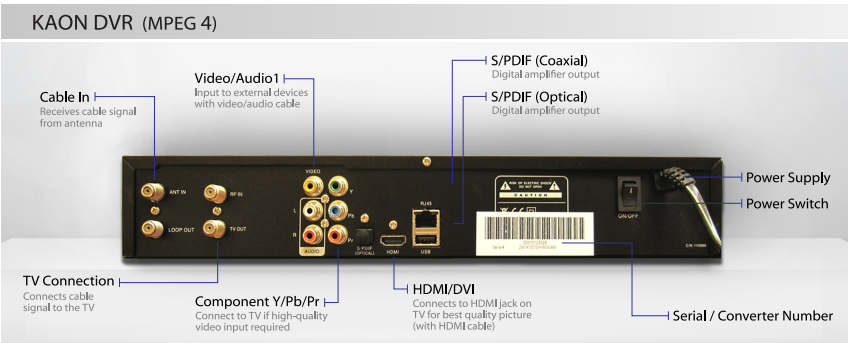

Hardware Guide

Call 745 5555 or Email support@weststartv.ky for more information
www.weststartv.ky

Nagra Black Box (MPEG2)

Nagra Silver Box (MPEG2)

KAON Box (MPEG4)

KAON DVR Box (MPEG4)

DVR Remote Control

Hardware Cables and Attachments