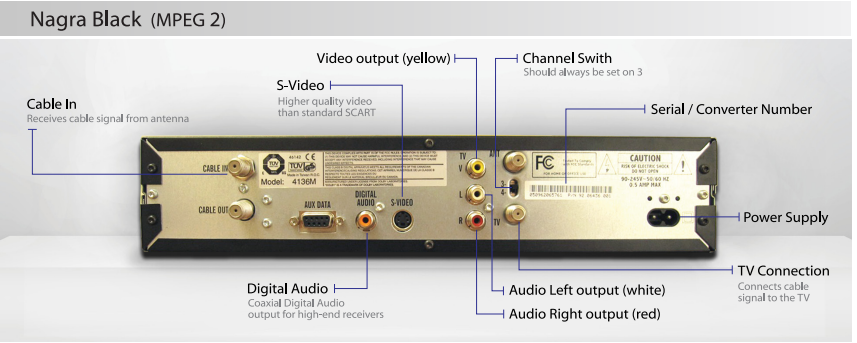

Hardware Guide

Call 745 5555 or Email support@weststartv.ky for more information
www.weststartv.ky

Nagra Black Box (MPEG2)

Nagra Silver Box (MPEG2)

KAON Box (MPEG4)

KAON DVR Box (MPEG4)

DVR Remote Control

Hardware Cables and Attachments

Video/Audio RCA Cable

TV Cable showing Female Cable Connection

RGB/VGA PC Video Cable (KAON MPEG4)

Toslink S/PDIF Optical Audio Cable (KAON MPEG4)

S-Video Cable (Nagra Black MPEG2)

Component Y/Pb/Pr Cable (KAON MPEG4)