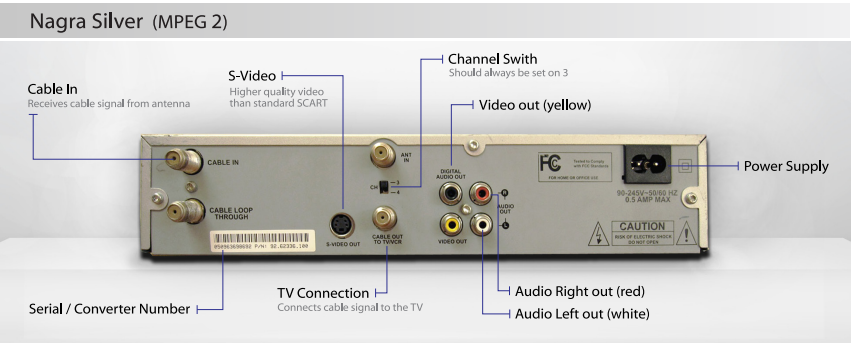

Hardware Guide

Call 745 5555 or Email support@weststartv.ky for more information
www.weststartv.ky

Nagra Black Box (MPEG2)

Nagra Silver Box (MPEG2)

KAON Box (MPEG4)

KAON DVR Box (MPEG4)

DVR Remote Control

Hardware Cables and Attachments

Video/Audio RCA Cable

TV Cable showing Female Cable Connection

RGB/VGA PC Video Cable (KAON MPEG4)

Toslink S/PDIF Optical Audio Cable (KAON MPEG4)

S-Video Cable (Nagra Black MPEG2)

Component Y/Pb/Pr Cable (KAON MPEG4)