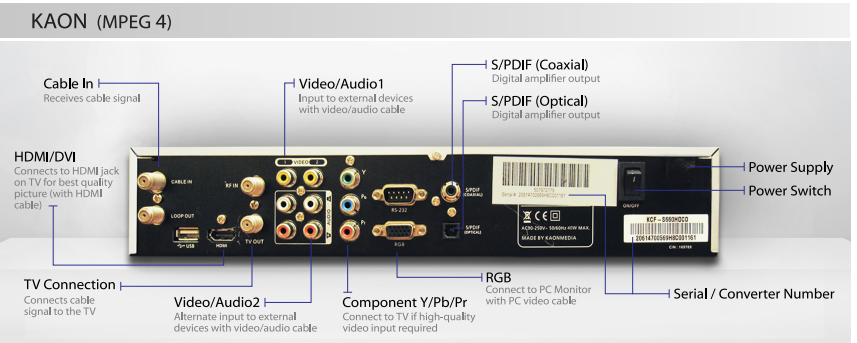

Hardware Guide

Call 745 5555 or Email support@weststartv.ky for more information
www.weststartv.ky

Nagra Black Box (MPEG2)

Nagra Silver Box (MPEG2)

KAON Box (MPEG4)

KAON DVR Box (MPEG4)

DVR Remote Control

Hardware Cables and Attachments

Video/Audio RCA Cable

TV Cable showing Female Cable Connection

RGB/VGA PC Video Cable (KAON MPEG4)

Toslink S/PDIF Optical Audio Cable (KAON MPEG4)

S-Video Cable (Nagra Black MPEG2)

Component Y/Pb/Pr Cable (KAON MPEG4)